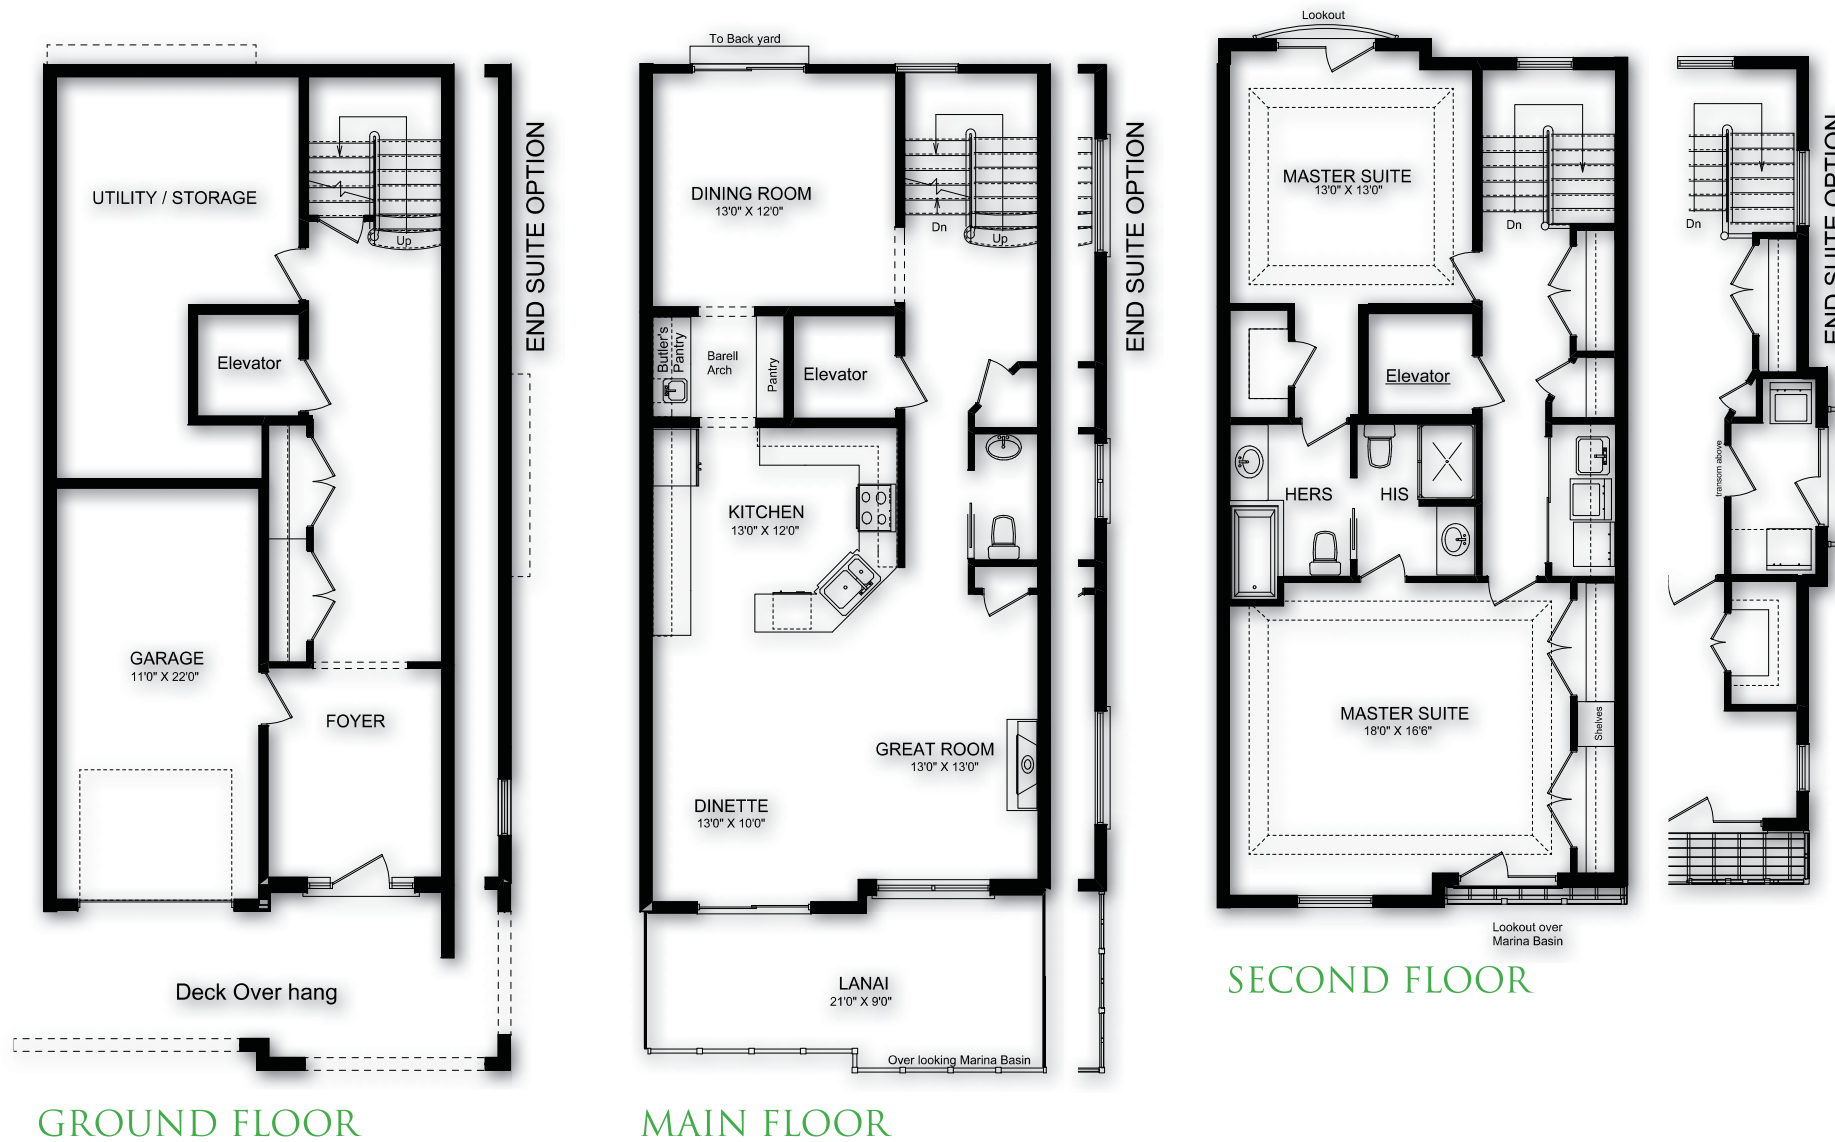

SUITES 13, 15, 17, 19

2288 - 2319 SQ FT*

The "Lake Series" will be an enclave of eight unique town homes featuring private recessed garden hideaways overlooking Lake Street with alternating rod iron and evergreen fencing. With striking rooftop dormer windows and natural vegetation and burning to create private Zen garden areas, these homes will be as stunning from the outside as they are within. Facing the marina basin, each home will feature a beautiful open-concept balcony overlooking your private slip to marry the residential and marina lifestyle, with two stories atop the garage and entry foyers.

Lake Series

*All dimensions are approximate. Sizes and specifications are subject to change without notice. E. & O.E. All illustrations are artist's concept. Actual useable floor space varies from stated floor area.